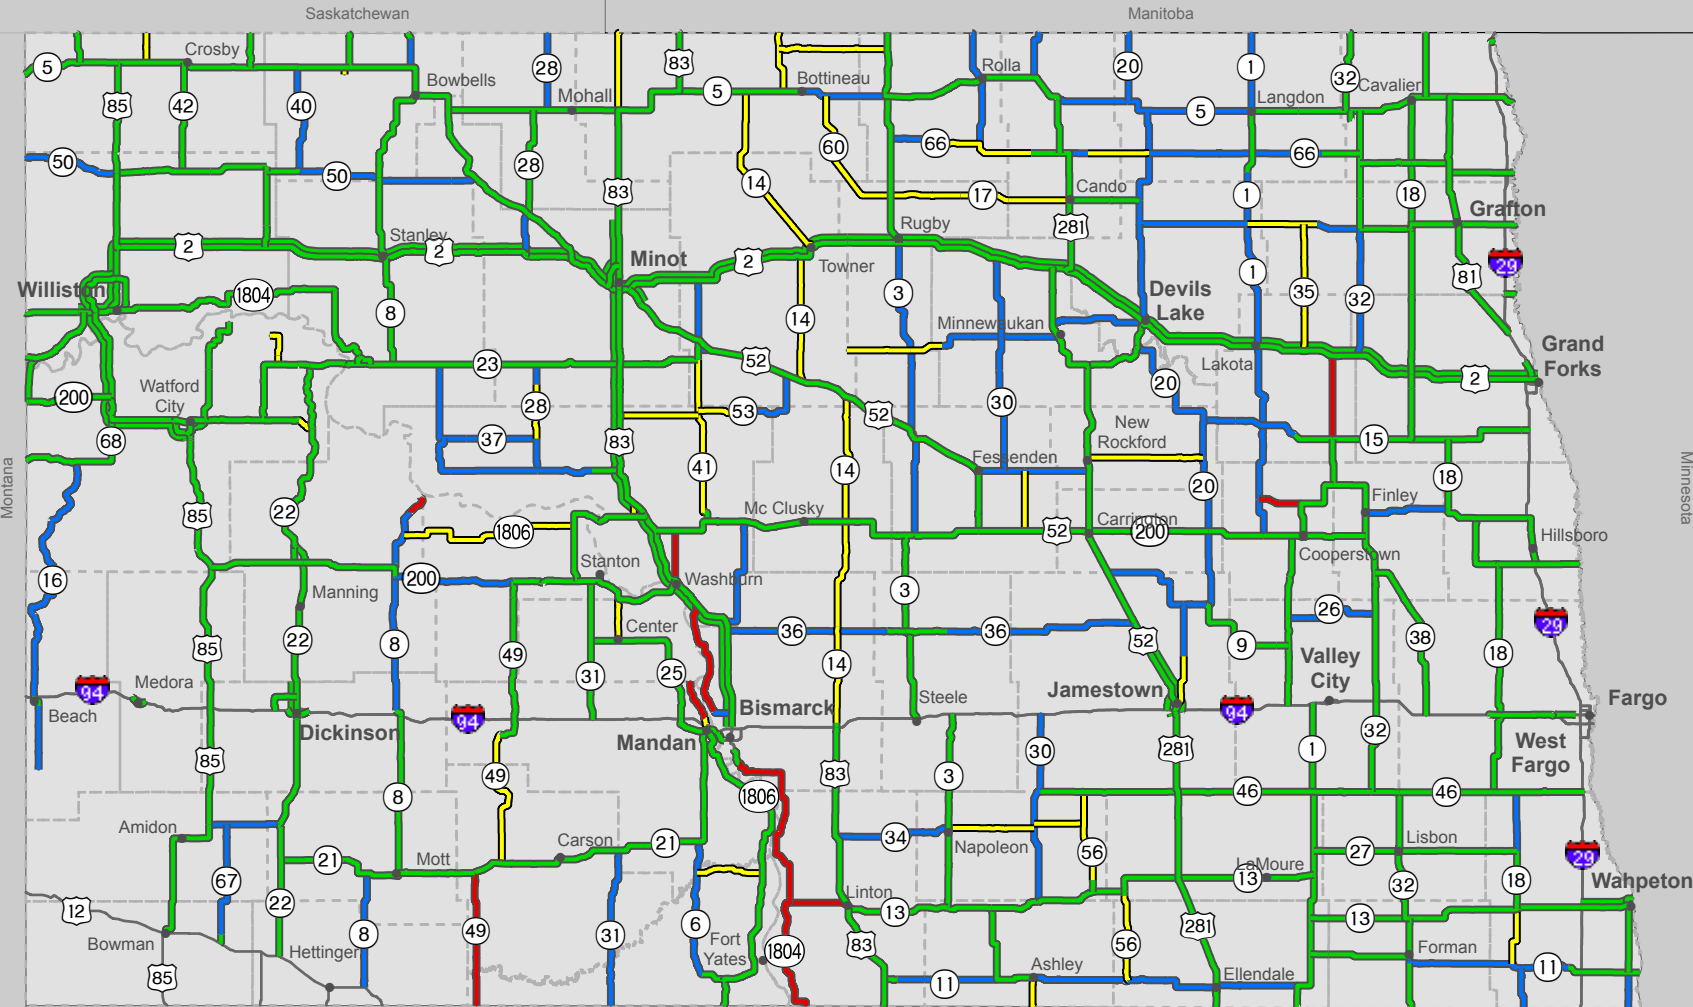

Current North Dakota Load Restrictions

Order 2024-11 Effective 5/2/2024 7:00:00 AM CT

Date Published: 05/01/2024 09:30 AM

Interstate System	by Legal Weight	8 - Ton	7 - Ton	6 - Ton	5 - Ton
Single Axle	20,000 lbs	16,000 lbs	14,000 lbs	12,000 lbs	10,000 lbs
Tandem Axle	34,000 lbs	32,000 lbs	28,000 lbs	24,000 lbs	20,000 lbs
3 Axle Group or more per Axle	17,000 lbs	14,000 lbs	12,000 lbs	10,000 lbs	10,000 lbs
Max. Axle Group	48,000 lbs	42,000 lbs	36,000 lbs	30,000 lbs	30,000 lbs
Gross Weight	105,500 lbs	105,500 lbs	105,500 lbs	80,000 lbs	80,000 lbs